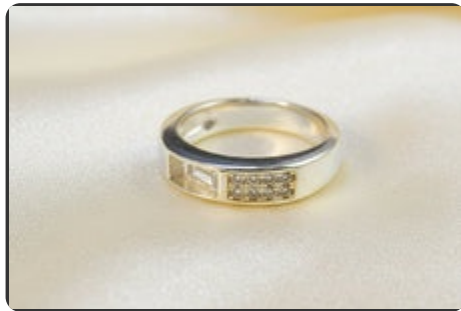

Silver Band Ring With Channel for
Resin and sparking cz stones
SKU: 0051M